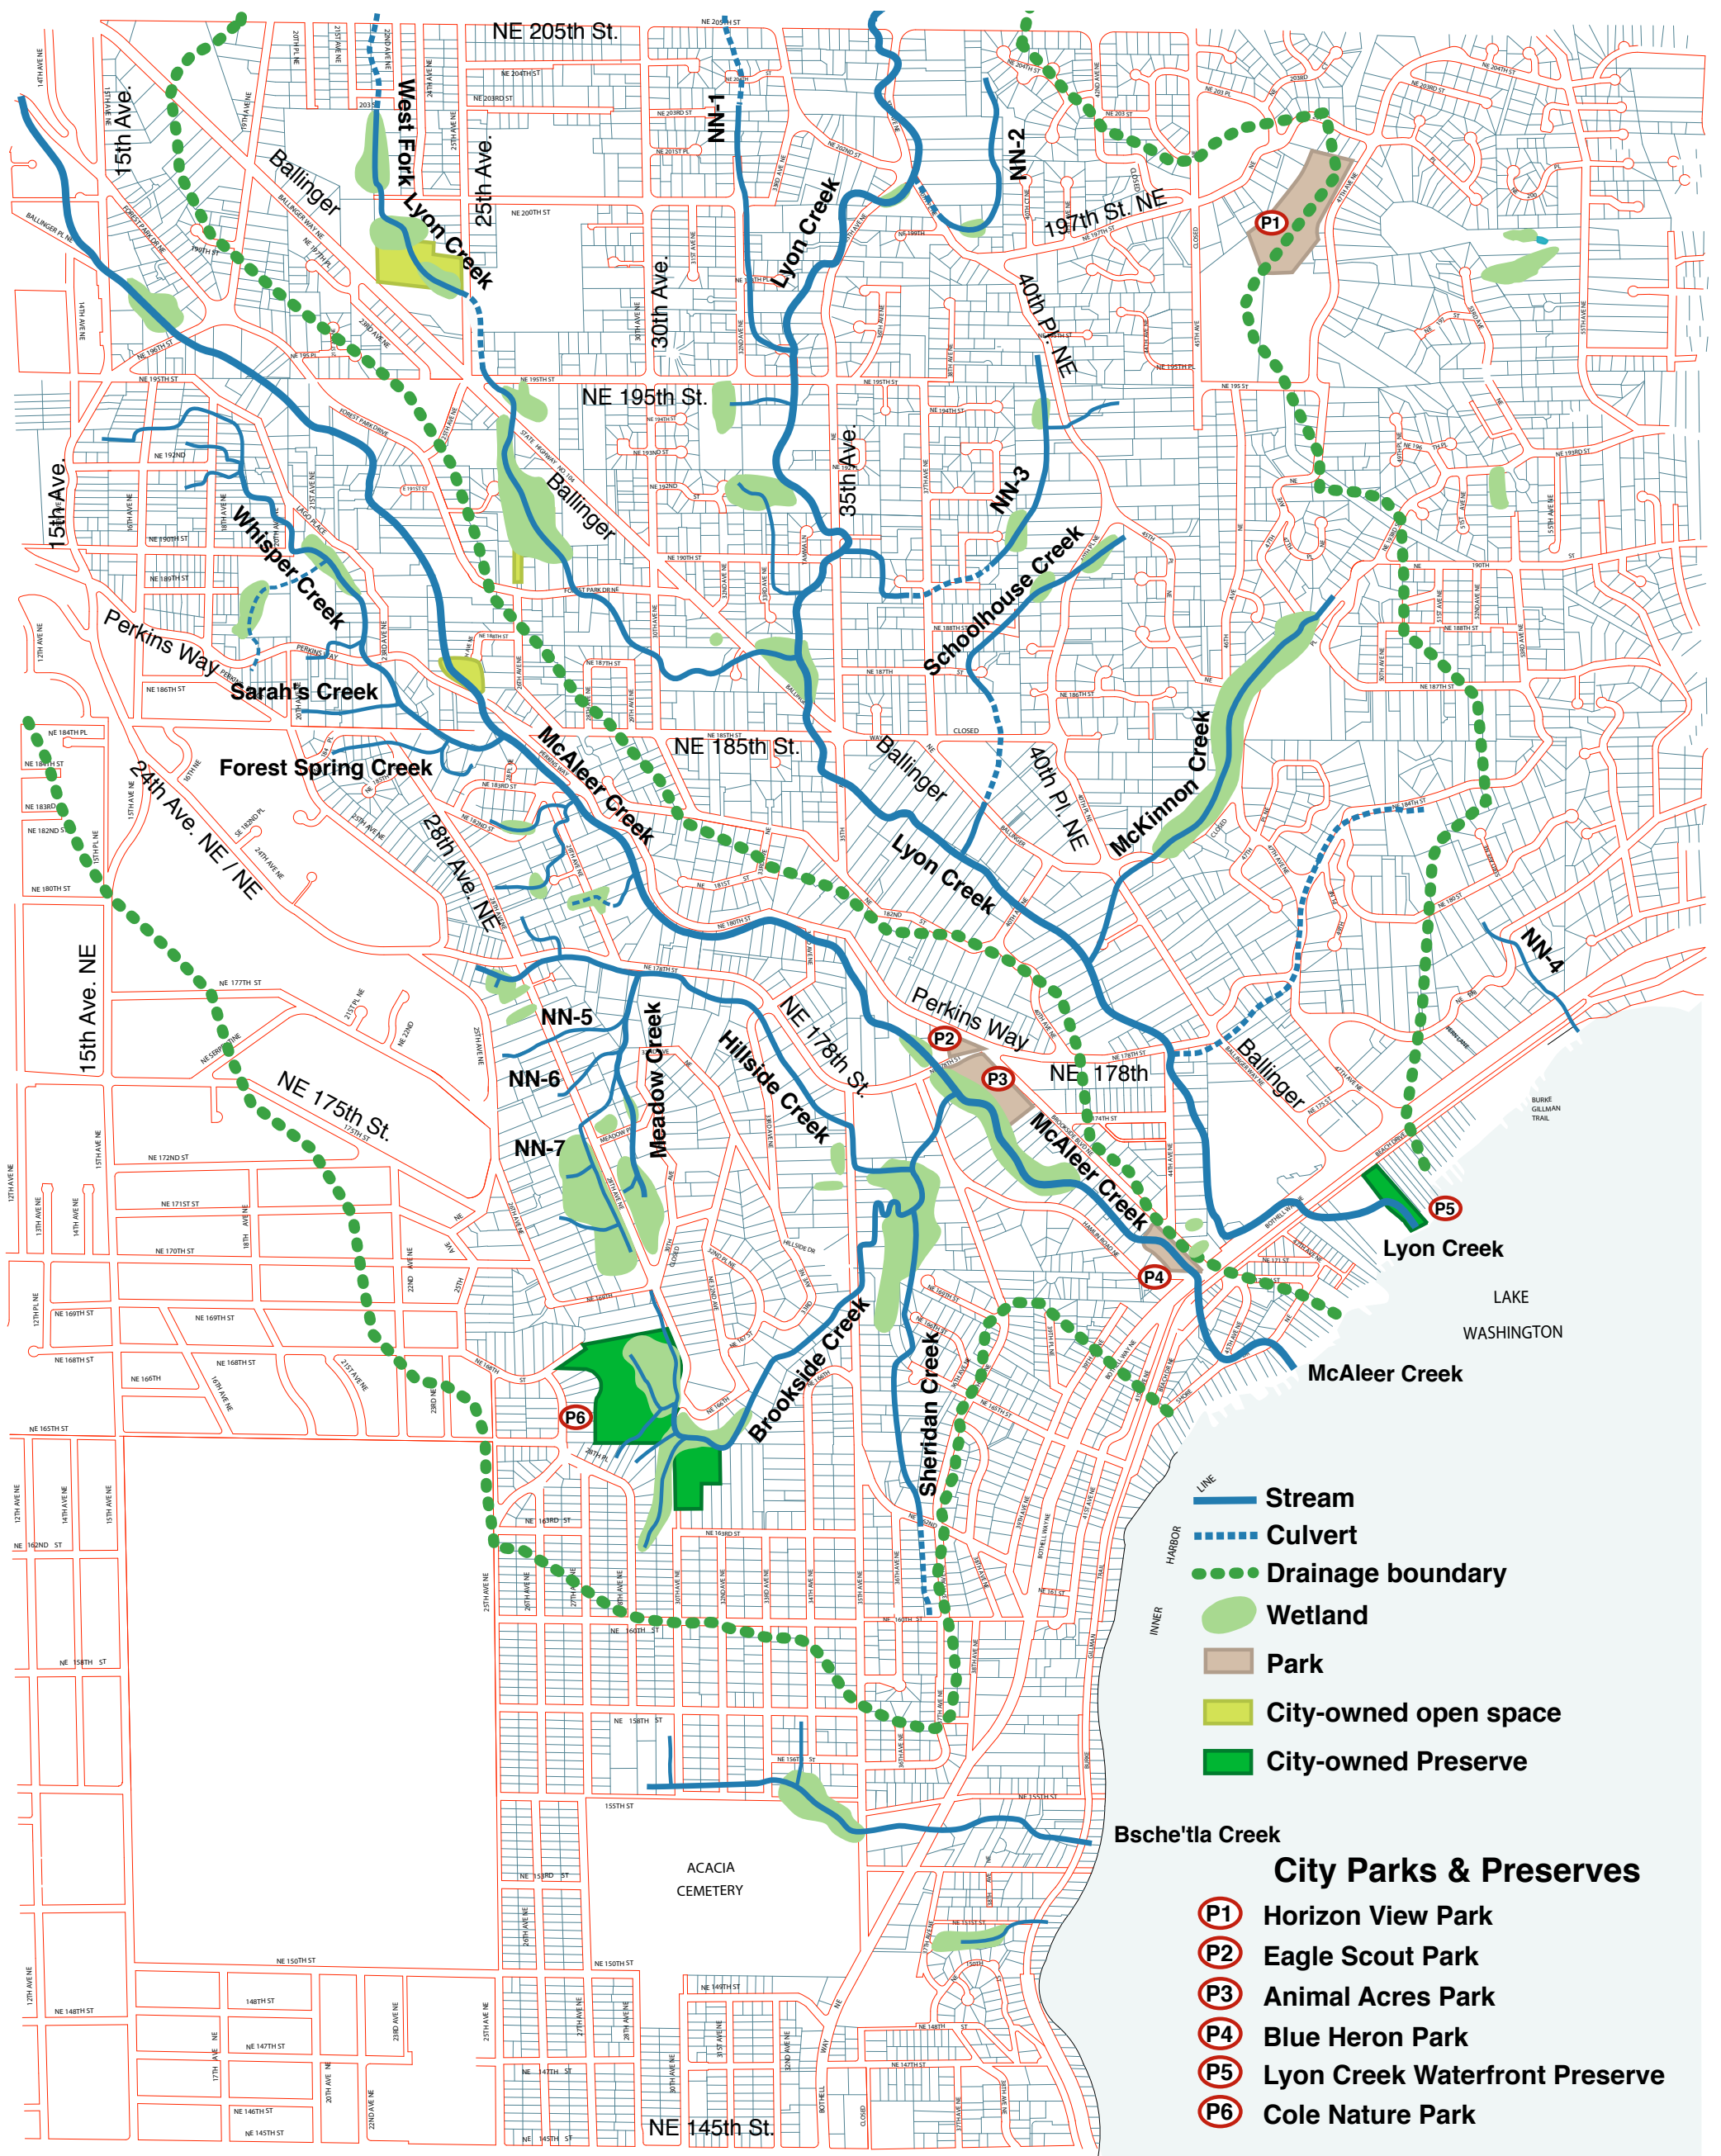

A Salmon's Guide to Lake Forest Park

CITY OF LAKE FOREST PARK

Streams, wetlands, parks and open space data: Compiled and drawn by the Lake Forest Park Stewardship Foundation, Copyright (c) 2001, 2002, 2006, 2007 Lake Forest Park Stewardship Foundation. Electronic version available at www.lfpsf.org.

Lot line data: provided by Hammond Wade Collier Livingstone 1/10/02. Not intended to provide an absolutely accurate and current depiction of addresses, property lines, or lot configurations. Contact City Staff for additional verification of this information.